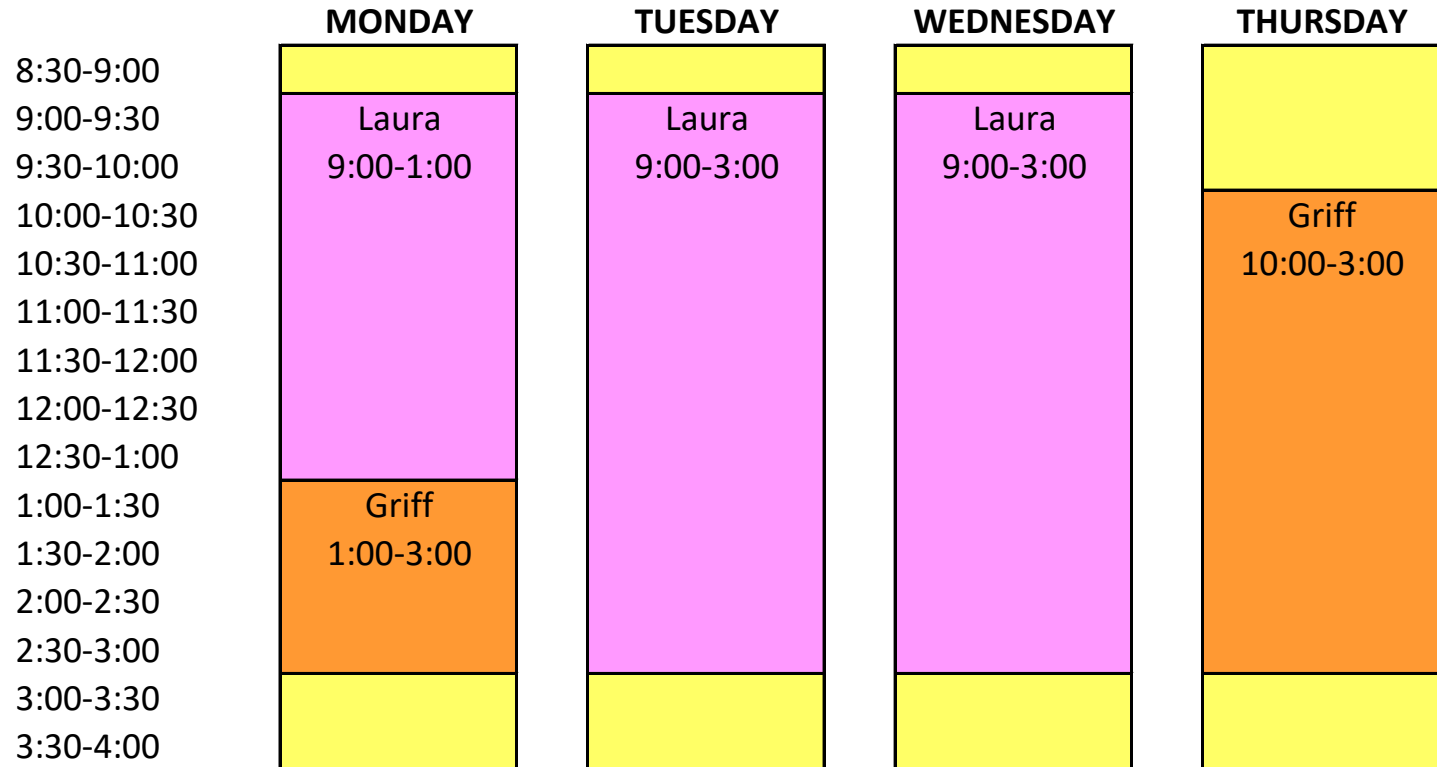

RCC Table Rock Campus Learning Resource Center

Fall 2017 Tutor Schedule

Learning Center open every day from 8:30-4:00

Laura Crane, ABE/GED, Credit Courses: Writing, Math

Griff Colegrove, ABE/GED/ESL, Credit Courses: Writing, Math

Laura: 16 tutoring, 4 lead

Griff: 7 tutoring + 18-20 hours orientation

Orientations: Weeks 2 & 10