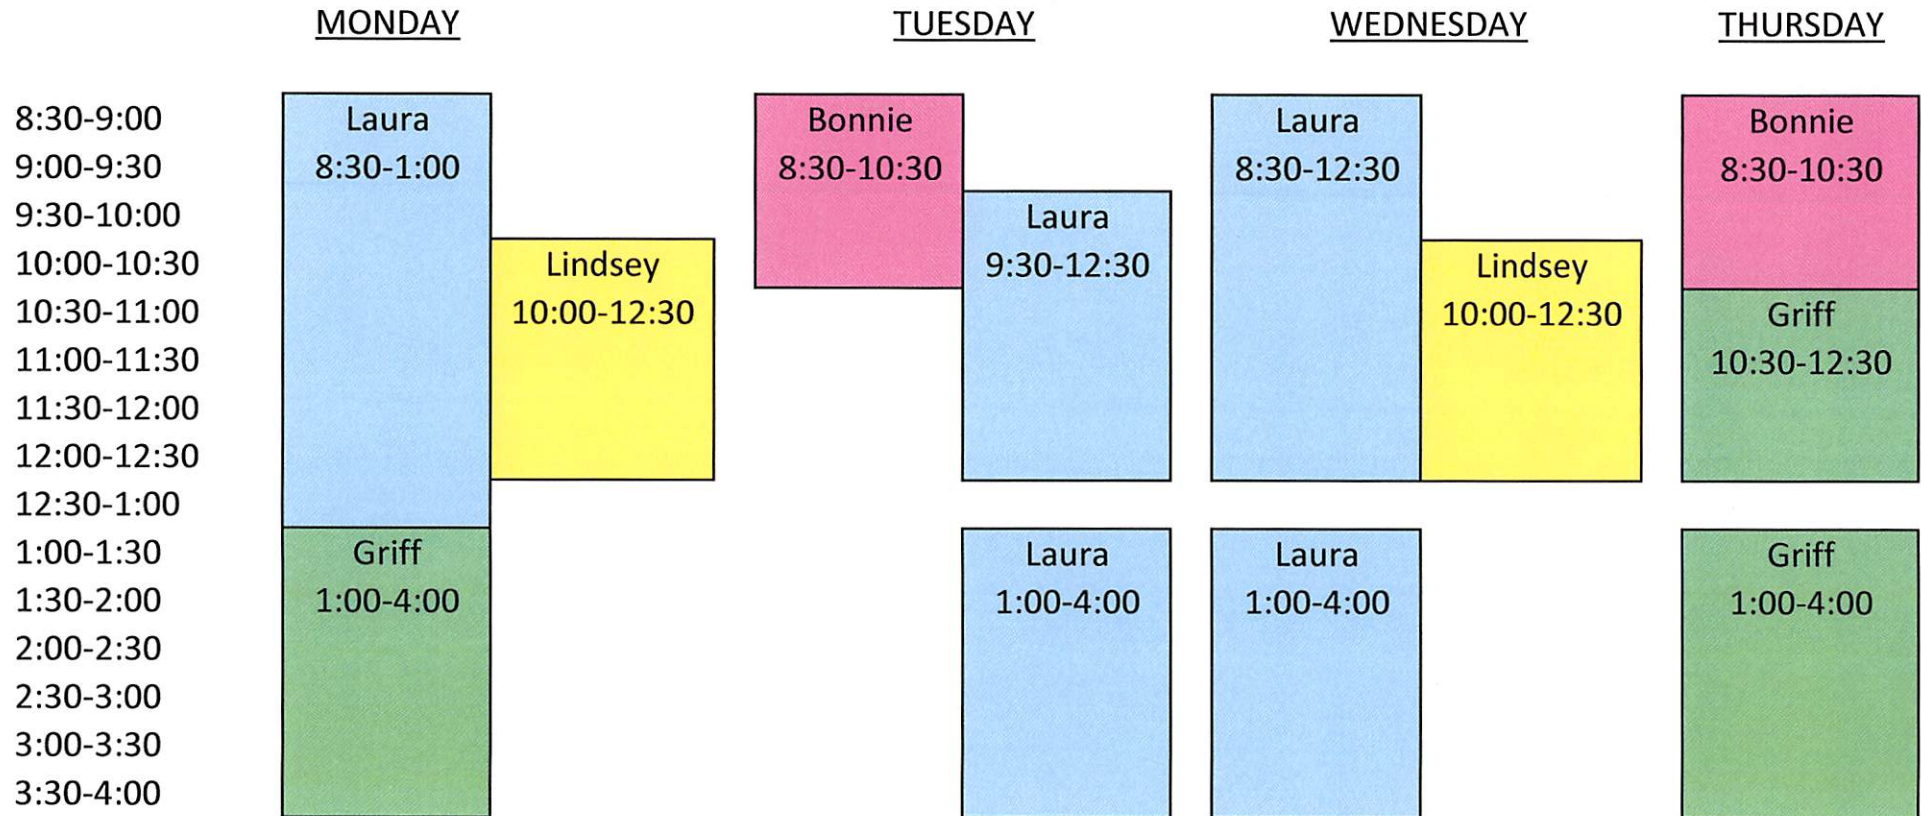

RCC Table Rock Campus Learning Resource Center

Spring 2017 Tutor Schedule

 Laura Crane, ABS/GED, Credit Courses: Writing, Math

 Griffin Colegrove, ABS/GED/ESL, Credit Courses: Writing, Math

 Bonnie Sutton, ABS/GED, Credit Courses: Writing, Math